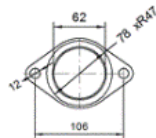

Originele ref.:

1705NX, 170684, 9456200280, 9656904180

MERK	MODEL	DATUM
CITROËN	JUMPY 2.0TD HDI 1997 cc 70 Kw / 95 cv DW10BTED (RHX)	6/01>
CITROËN	JUMPY 2.0TD HDI 1997 cc 80 Kw / 109 cv DW10ATED, DW10BTED+, DW10CTED	6/01>
FIAT	SCUDO 2.0TD JTD 1997 cc 70 Kw / 95 cv DW10BTED (RHX)	6/01>
FIAT	SCUDO 2.0TD JTD 1997 cc 80 Kw / 109 cv DW10ATED, DW10BTED+, DW10CTED	6/01>
PEUGEOT	EXPERT 2.0TD HDI 1997 cc 70 Kw / 95 cv DW10BTED (RHX)	6/01>
PEUGEOT	EXPERT 2.0TD HDI 1997 cc 80 Kw / 109 cv DW10ATED, DW10BTED+, DW10CTED	6/01>

Ø 54,8 ext