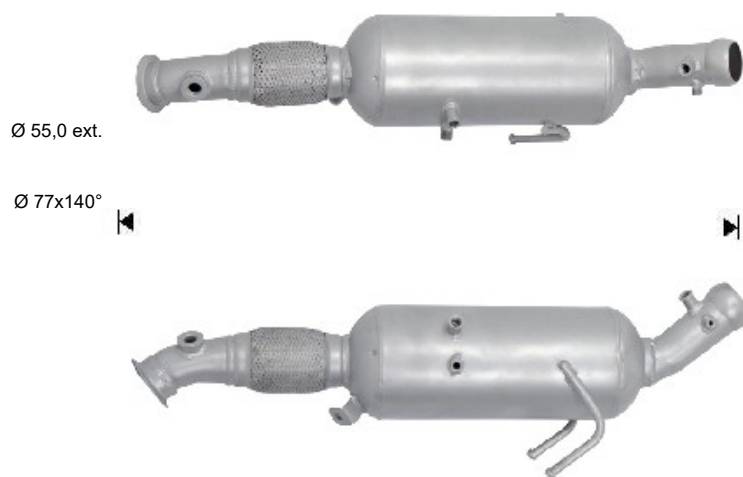

ENGLISH ▾

Manufacturer of **catalytic converters** and **particulate filters**

VOLKSWAGEN

**FD5129Q**

PK1250

**OBD**

mm.  
↔

830

8.50

**Euro  
5**

OE references:

2E0254700JX

MAKE	MODEL	DATE
VOLKSWAGEN	CRAFTER 2.5TDI DPF 2460 cc 65 Kw / 88 cv CEBA	5/09>7/11
VOLKSWAGEN	CRAFTER 2.5TDI DPF 2460 cc 80 Kw / 109 cv CEBB	5/09>5/13
VOLKSWAGEN	CRAFTER 2.5TDI DPF 2460 cc 100 Kw / 136 cv CECA	5/09>5/13
VOLKSWAGEN	<b>CRAFTER 2.5TDI DPF 2460 cc 120 Kw / 163 cv CECB</b>	5/09>7/11

Ø 55,0 ext.

Ø 77x140°