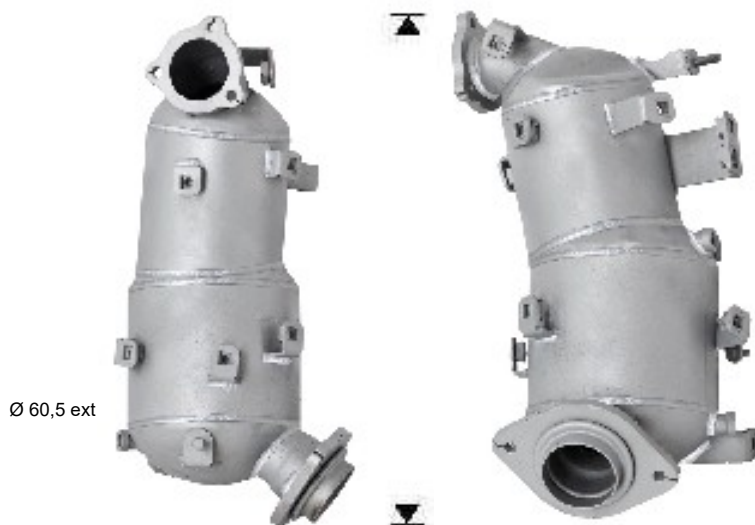

ENGLISH ▾

Manufacturer of **catalytic converters** and **particulate filters**

TOYOTA

FD5087Q

PK833

OBD

460

5.70

OE references:

2505126020

MAKE	MODEL	DATE
TOYOTA	RAV 4 2.2TD 4WD D4D DPF 2231 cc 130 Kw / 177 cv 2ADFHV	11/05>2/07

Ø 60,5 ext