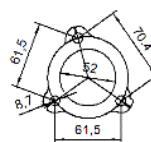

ENGLISH ▾

Manufacturer of **catalytic converters** and **particulate filters**

TOYOTA

**FD5287**

PK833

**OBD**

mm.  
↔

440

6.50

**Euro  
5**

OE references:  
2505126130

MAKE	MODEL	DATE
TOYOTA	RAV 4 2.0TD D4D DPF 1998 cc 91 Kw / 124 cv 1ADFTV	12/12>9/15

Ø 60,5 ext.