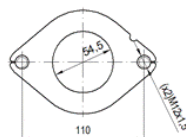

OE references:

RFJ52055X

MAKE	MODEL	DATE
MAZDA	3 2.0TD DPF 1998 cc 105 Kw / 143 cv RF	12/06>12/08

Ø 53,8 ext