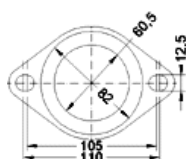

OE references:

RFJ52055X

MAKE	MODEL	DATE
MAZDA	3 2.0TD DPF 1998 cc 105 Kw / 143 cv RF	12/06>12/08

Ø 53,8 ext