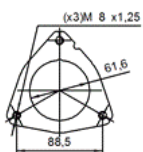

OE references:

51770423, 51780154, 51797133, 51832669

MAKE	MODEL	DATE
FIAT	MULTIPLA 1.9TD JTD DPF 1910 cc 88 Kw / 120 cv 186A9000	1/06>5/10

Ø 51,8 ext