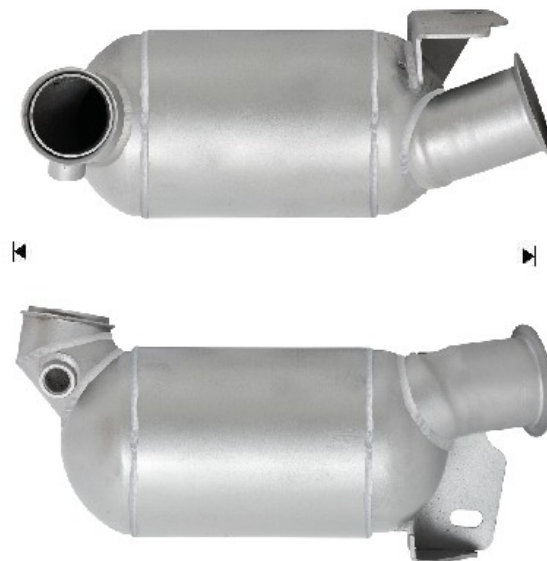

ENGLISH ▾

Manufacturer of **catalytic converters** and **particulate filters**

VOLKSWAGEN

**37956D**

PK1210

370

2.90

OE

7E0254200EX

MAKE	MODEL	DATE
VOLKSWAGEN	TRANSPORTER 2.0TDI DPF 4motion 1968 cc 100 Kw / 136 cv CAAE, CCHB	5/10>11/15
VOLKSWAGEN	TRANSPORTER 2.0TDI DPF 4motion 1968 cc 103 Kw / 140 cv CAAC, CCHA	9/09>11/15
VOLKSWAGEN	TRANSPORTER 2.0BiTDI DPF 4motion 1968 cc 132 Kw / 180 cv CFCA	9/09>11/15

Ø 77x140°

Ø 77x140°