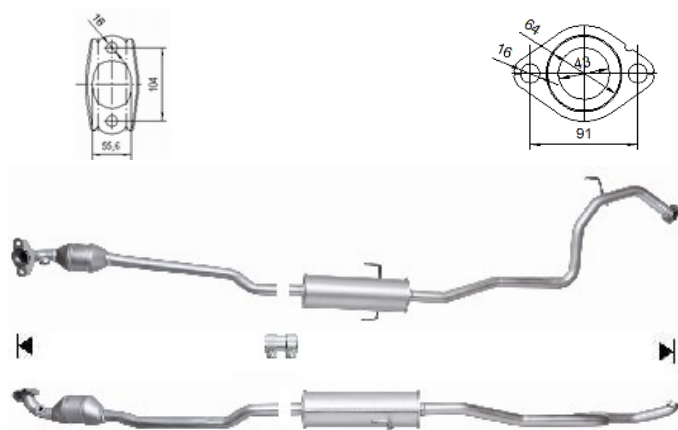

174100Y010

MAKE	MODEL	DATE
DAIHATSU	CHARADE 1.3i VVTI 16V 1329 cc 73 Kw / 99 cv 1NRFE	6/11>
TOYOTA	YARIS 1.3i VVTI 16V 1329 cc 74 Kw / 101 cv 1NRFE	11/08>7/11

Ø 42,5 ext