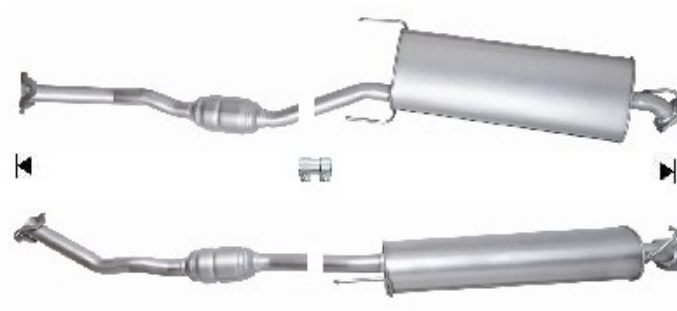

ENGLISH ▾

Manufacturer of **catalytic converters** and **particulate filters**

TOYOTA

**95130D**

PK942

2160

19.50

OE

1741026400

MAKE	MODEL	DATE
TOYOTA	RAV 4 2.2TD D4D 2231 cc 100 Kw / 136 cv 2ADFTV	11/05>12/08

Ø 60,5 ext