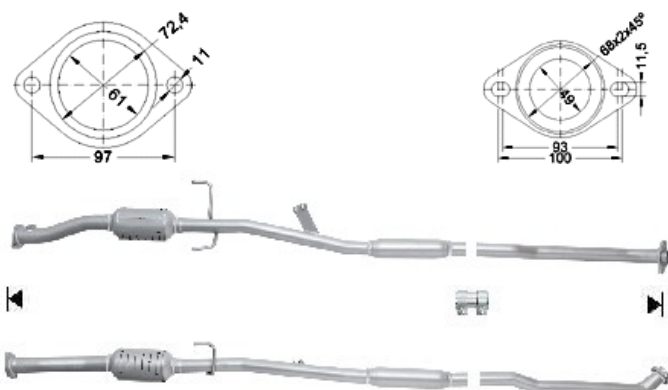

Manufacturer of **catalytic converters** and **particulate filters**

TOYOTA

95163

PK583

2270

8.20

5

OE

1742028360

MAKE	MODEL	DATE
TOYOTA	RAV 4 2.0i 16V 1998 cc 110 Kw / 150 cv 1AZFE	(1) 7/03>10/05

Ø 47,5 ext