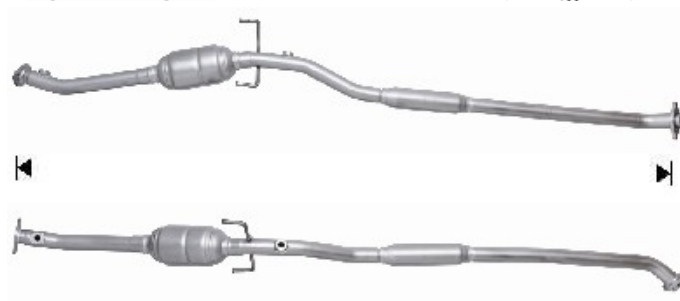

ENGLISH ▾

Manufacturer of **catalytic converters** and **particulate filters**

TOYOTA

95142

PK584

2140

7.60

3

OE

1742022020

MAKE	MODEL	DATE
TOYOTA	RAV 4 1.8i 16V 1794 cc 92 Kw / 125 cv 1ZZFE	(1) 5/00>11/05

Ø 48,5 ext