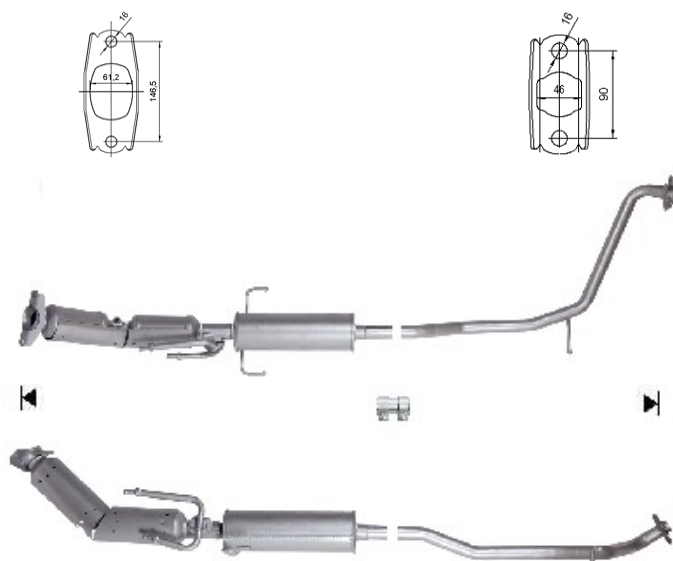

OE

1741037300, 1741037700, 1741037701

MAKE	MODEL	DATE
TOYOTA	PRIUS 1.8i 16V Plug-in Hybrid 1798 cc 90 Kw / 122 cv 2ZRFXE	5/12>3/16
TOYOTA	PRIUS 1.8i 16V Full Hybrid 1798 cc 100 Kw / 136 cv 2ZRFXE	4/09>10/15

Ø 42,5 ext.