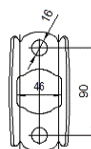

OE

1741037570, 1741037572

MAKE	MODEL	DATE
TOYOTA	PRIUS + 1.8i 16V Full Hybrid 1798 cc 100 Kw / 136 cv 2ZRFXE	(1) 3/12>10/14
TOYOTA	PRIUS + 1.8i 16V Full Hybrid 1798 cc 100 Kw / 136 cv 2ZRFXE	11/14>8/21

▶ Ø 42,5 ext.