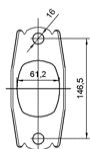

OE

1741037570, 1741037572

MAKE	MODEL	DATE
TOYOTA	PRIUS + 1.8i 16V Full Hybrid 1798 cc 100 Kw / 136 cv 2ZRFXE	(1) 3/12>10/14
TOYOTA	PRIUS + 1.8i 16V Full Hybrid 1798 cc 100 Kw / 136 cv 2ZRFXE	11/14>8/21

▶ Ø 42,5 ext.