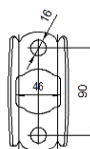

OE

1741037570, 1741037572

MAKE	MODEL	DATE
TOYOTA	PRIUS + 1.8i 16V Full Hybrid 1798 cc 100 Kw / 136 cv 2ZRFXE	(1) 3/12>10/14
TOYOTA	PRIUS + 1.8i 16V Full Hybrid 1798 cc 100 Kw / 136 cv 2ZRFXE	11/14>8/21

▶ Ø 42,5 ext.