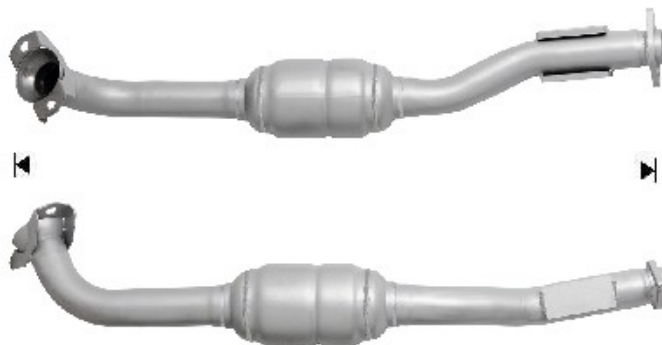

ENGLISH ▾

Manufacturer of **catalytic converters** and **particulate filters**

TOYOTA

95144D

OE

1741030140

PK1015

OBD

1020

5.10

| MAKE | MODEL | DATE |
|--------|--|------------|
| TOYOTA | HIACE 2.5TD 2494 cc 70 Kw / 95 cv 2KDFTV | 8/01>10/11 |
| TOYOTA | HILUX 2.5TD 2494 cc 70 Kw / 95 cv 2KDFTV | 8/01>7/05 |

Ø 54,5 ext