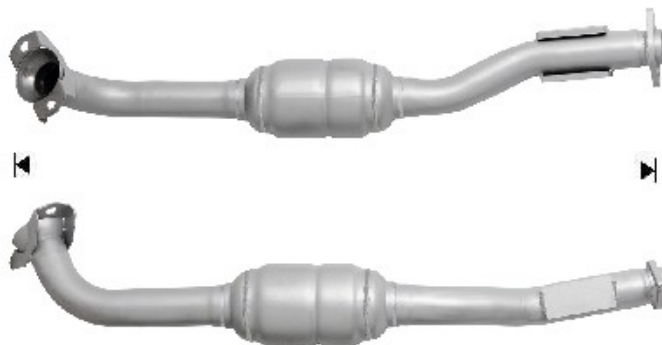

ENGLISH ▾

Manufacturer of **catalytic converters** and **particulate filters**

TOYOTA

95144D

OE

1741030140

PK1015

1020

5.10

MAKE	MODEL	DATE
TOYOTA	HIACE 2.5TD 2494 cc 70 Kw / 95 cv 2KDFTV	8/01>10/11
TOYOTA	HILUX 2.5TD 2494 cc 70 Kw / 95 cv 2KDFTV	8/01>7/05

Ø 54,5 ext