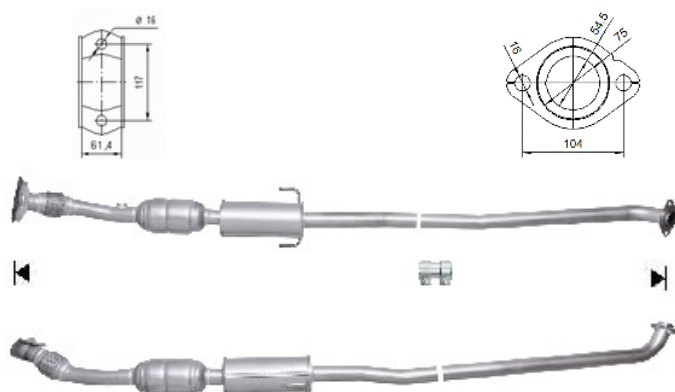

Manufacturer of **catalytic converters** and **particulate filters**

TOYOTA

95143D

PK959

2370

9.60

OE

174100R030, 174100R040

MAKE	MODEL	DATE
TOYOTA	COROLLA VERSO 2.2TD D4D 2231 cc 100 Kw / 136 cv 2ADFTV	8/05>2/09
TOYOTA	COROLLA VERSO 2.2TD D4D DPF 2231 cc 130 Kw / 177 cv 2ADFHV	8/05>4/07

Ø 53,8 ext