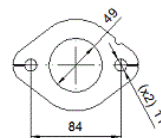

1425063JA2H02, 1425063JA3H02, 1425063JA4H02

MAKE	MODEL	DATE
SUZUKI	SWIFT 1.6i 16V 1586 cc 92 Kw / 125 cv M16A	6/06>

Ø 48 ext