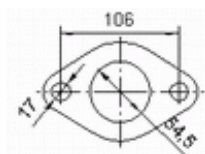

1425063JA2H02, 1425063JA3H02, 1425063JA4H02

MAKE	MODEL	DATE
SUZUKI	SWIFT 1.6i 16V 1586 cc 92 Kw / 125 cv M16A	6/06>

Ø 48 ext