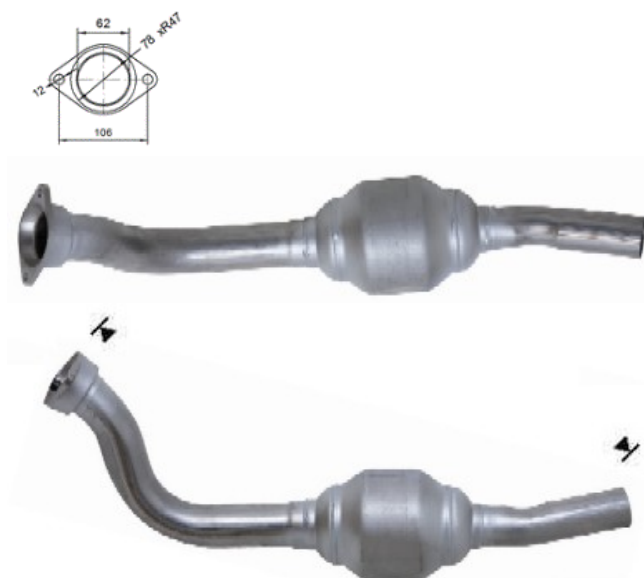

ENGLISH ▾

Manufacturer of **catalytic converters** and **particulate filters**

CITROËN, PEUGEOT

28622D

PK750

800

3.63

OE

1705NW

MAKE	MODEL	DATE
CITROËN	EVASION 2.0TD HDI 1997 cc 81 Kw / 110 cv DW10ATED (RHZ)	8/01>
CITROËN	JUMPY 2.0TD HDI 1997 cc 70 Kw / 95 cv DW10BTED (RHX)	6/01>
CITROËN	JUMPY 2.0TD HDI 1997 cc 81 Kw / 110 cv DW10ATED (RHZ)	6/01>
PEUGEOT	806 2.0TD HDI 1997 cc 81 Kw / 110 cv DW10ATED (RHZ)	8/01>
PEUGEOT	EXPERT 2.0TD HDI 1997 cc 70 Kw / 95 cv DW10BTED (RHX)	6/01>
PEUGEOT	EXPERT 2.0TD HDI 1997 cc 81 Kw / 110 cv DW10ATED (RHZ)	6/01>

Ø 54.8 ext.