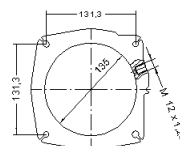

MAKE	MODEL	DATE
PEUGEOT	307 2.0TD HDI DPF 1997 cc 79 Kw / 110 cv DW10ATED (RHS)	9/02>

Ø 79x90°