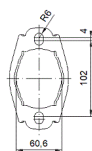

1705EZ, 173873

MAKE	MODEL	DATE
CITROËN	BERLINGO 2.0TD HDI 1997 cc 66 Kw / 90 cv DW10TD (RHY)	99>
PEUGEOT	306 2.0TD HDI 1997 cc 66 Kw / 90 cv DW10TD (RHY)	99>10/00
PEUGEOT	PARTNER 2.0TD HDI 1997 cc 66 Kw / 90 cv DW10TD (RHY)	99>

Ø 49,8 ext

Ø 70x90°