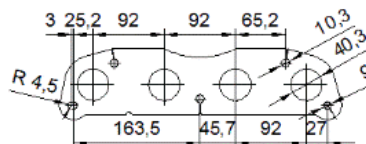

14002JD90A

MAKE	MODEL	DATE
NISSAN	QASHQAI 2.0i 16V 1997 cc 104 Kw / 141 cv MR20DE	12/06>8/10
NISSAN	X-TRAIL 2.0i 16V 1997 cc 104 Kw / 141 cv MR20DE	3/07>7/10

Ø 53,8 ext