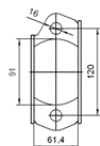

LFZ52055X

MAKE	MODEL	DATE
MAZDA	6 2.0i 16V 1999 cc 108 Kw / 147 cv MZR20 (LF)	3/05>8/07

Ø 51 ext