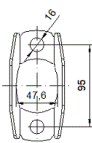

ZJ442055XA

MAKE	MODEL	DATE
MAZDA	2 1.3i 16V 1349 cc 55 Kw / 75 cv ZJ	8/10>11/14
MAZDA	2 1.3i 16V LPG 1349 cc 55 Kw / 75 cv ZJ	8/10>11/14
MAZDA	2 1.3i 16V 1349 cc 62 Kw / 84 cv ZJ	8/10>11/14
MAZDA	2 1.3i 16V LPG 1349 cc 62 Kw / 84 cv ZJ	8/10>11/14

Ø 42,2 ext