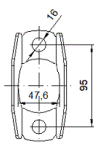

ZJ442055XA

MAKE	MODEL	DATE
MAZDA	2 1.3i 16V 1349 cc 55 Kw / 75 cv ZJ	8/10>11/14
MAZDA	2 1.3i 16V LPG 1349 cc 55 Kw / 75 cv ZJ	8/10>11/14
MAZDA	2 1.3i 16V 1349 cc 62 Kw / 84 cv ZJ	8/10>11/14
MAZDA	2 1.3i 16V LPG 1349 cc 62 Kw / 84 cv ZJ	8/10>11/14

Ø 42,2 ext