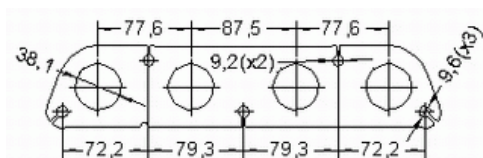

OE

171410T160

MAKE	MODEL	DATE
TOYOTA	C-HR 1.8i VVTI 16V Full Hybrid 1798 cc 90 Kw / 122 cv 2ZRFXE	2/19>
TOYOTA	COROLLA 1.8i VVTI 16V Full Hybrid 1798 cc 90 Kw / 122 cv 2ZRFXE	11/20>

Ø 60,5 ext.