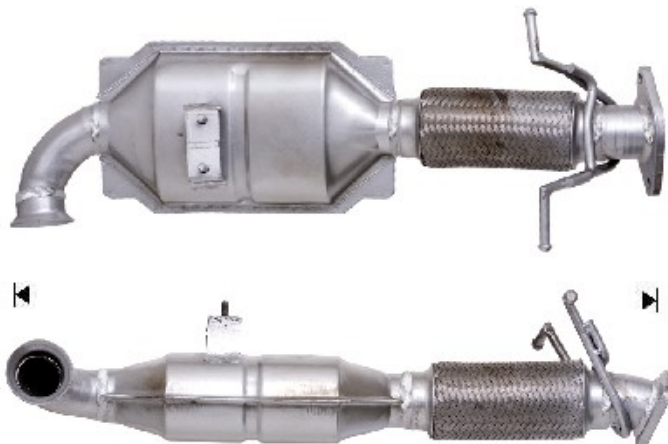

ENGLISH ▾

Manufacturer of **catalytic converters** and **particulate filters**

FORD

20423D

PK310

650

4.20

OE

Ø 66x90°