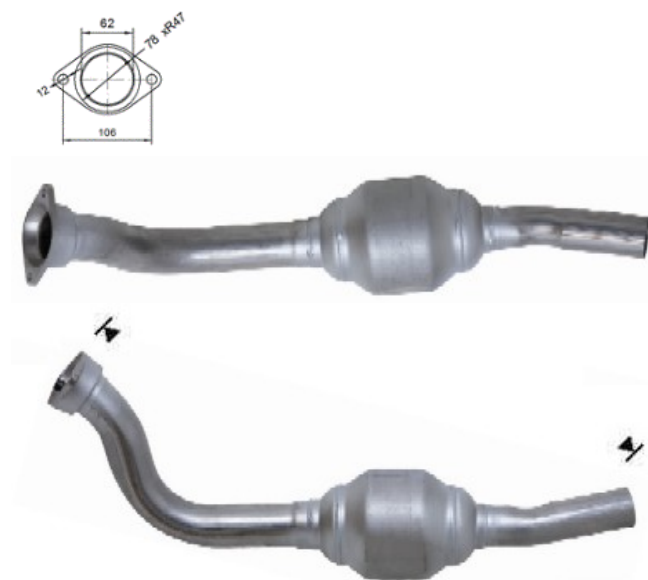

ENGLISH ▾

Manufacturer of **catalytic converters** and **particulate filters**

CITROËN, PEUGEOT

28622D

PK750

800

3.63

OE

1705NW

MAKE	MODEL	DATE
CITROËN	EVASION 2.0TD HDI 1997 cc 81 Kw / 110 cv DW10ATED (RHZ)	8/01>
CITROËN	JUMPY 2.0TD HDI 1997 cc 70 Kw / 95 cv DW10BTED (RHX)	6/01>
CITROËN	JUMPY 2.0TD HDI 1997 cc 81 Kw / 110 cv DW10ATED (RHZ)	6/01>
PEUGEOT	806 2.0TD HDI 1997 cc 81 Kw / 110 cv DW10ATED (RHZ)	8/01>
PEUGEOT	EXPERT 2.0TD HDI 1997 cc 70 Kw / 95 cv DW10BTED (RHX)	6/01>
PEUGEOT	EXPERT 2.0TD HDI 1997 cc 81 Kw / 110 cv DW10ATED (RHZ)	6/01>

Ø 54.8 ext.