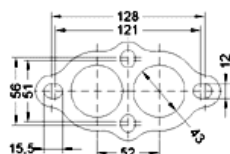

ENGLISH ▾

Manufacturer of **catalytic converters** and **particulate filters**

BMW

45238

PK406

OBD

mm.

1500

5.90

OE

18301438090

MAKE	MODEL	DATE
BMW	Z3 1.9i 1895 cc 87 Kw / 118 cv M43 E36	7/98>6/02

Ø 54,8 ext