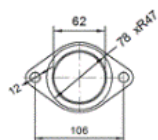

1705NX, 170684, 9456200280, 9656904180

MARKE	MODELL	DATUM
CITROËN	JUMPY 2.0TD HDI 1997 cc 70 Kw / 95 cv DW10BTED (RHX)	6/01>
CITROËN	JUMPY 2.0TD HDI 1997 cc 80 Kw / 109 cv DW10ATED, DW10BTED+, DW10CTED	6/01>
FIAT	SCUDO 2.0TD JTD 1997 cc 70 Kw / 95 cv DW10BTED (RHX)	6/01>
FIAT	SCUDO 2.0TD JTD 1997 cc 80 Kw / 109 cv DW10ATED, DW10BTED+, DW10CTED	6/01>
PEUGEOT	EXPERT 2.0TD HDI 1997 cc 70 Kw / 95 cv DW10BTED (RHX)	6/01>
PEUGEOT	EXPERT 2.0TD HDI 1997 cc 80 Kw / 109 cv DW10ATED, DW10BTED+, DW10CTED	6/01>

Ø 54,8 ext